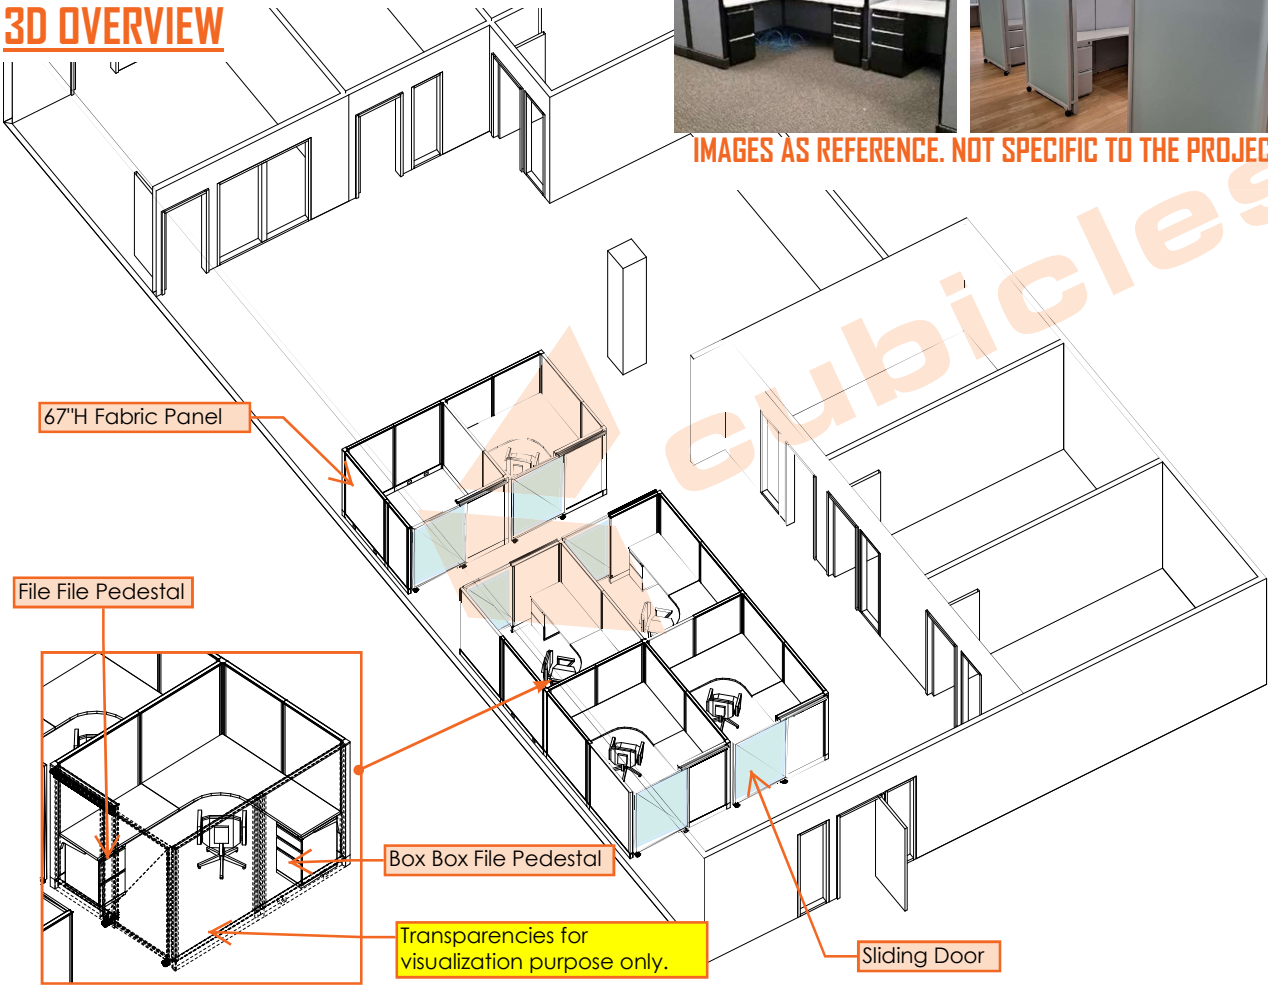

2D OVERALL

2D OVERALL

CUBICLES | FINISHES:
FABRIC: CENTURY FOSSIL | LAMINATE: CAMPANIA ELME | PAINT/TRIM/BASE: BU | GLASS: FROSTED

IMAGES AS REFERENCE. NOT SPECIFIC TO THE PROJECT.

---OPEN AREA---

- 02 Open Plan Product
- [6] POWERED STATIONS W/ SLIDING DOORS:
- [4] 8'X6'X67"H L-SHAPE POWERED STATIONS
- [1] 6'X6'X67"H L-SHAPE POWERED STATIONS W/
- [1] BOX BOX FILE PEDESTAL /EACH
- [1] FILE FILE PEDESTAL /EACH
- [1] 6'X6'X67"H STORAGE ROOM (NO FURNITURE)

[SEATING NOT INCLUDED. AVAILABLE UPON REQUEST]

3D OVERVIEW

Client Signature: _____

888-442-8242