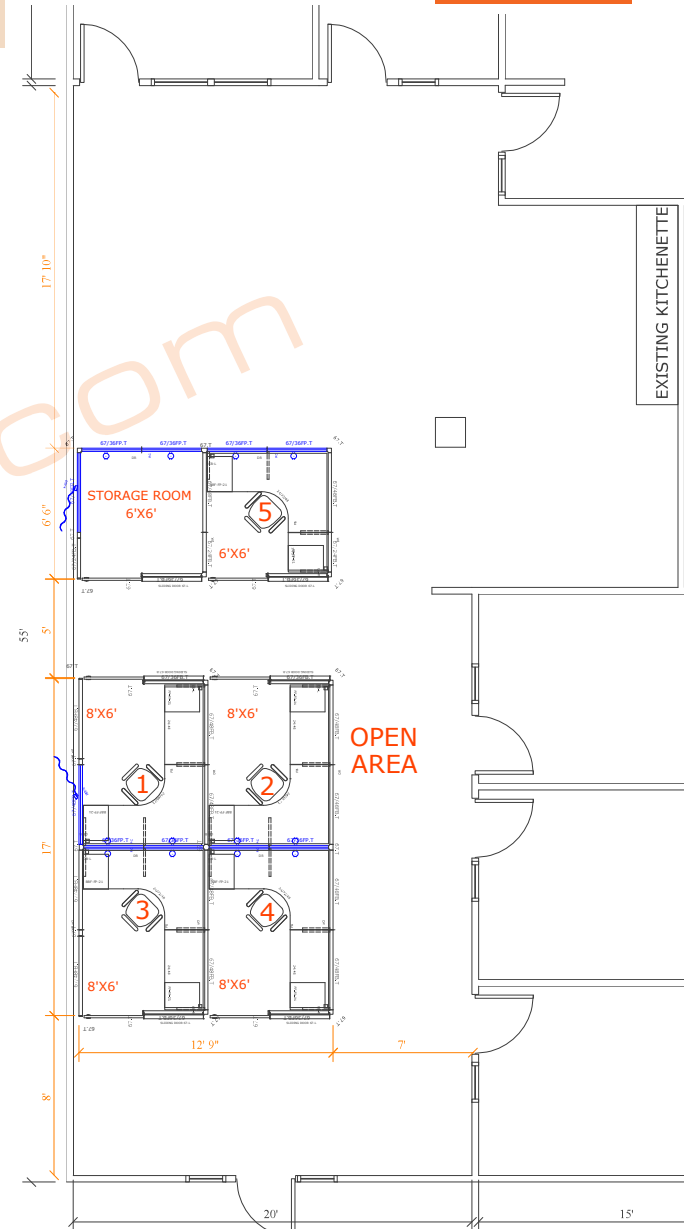

2D OVERALL

2D OVERALL

CUBICLES | FINISHES:
FABRIC: CENTURY FOSSIL | LAMINATE: CAMPANIA ELME | PAINT/TRIM/BASE: BU | GLASS: FROSTED

IMAGES AS REFERENCE. NOT SPECIFIC TO THE PROJECT.

---OPEN AREA---

- 02 Open Plan Product
- [6] POWERED STATIONS W/ SLIDING DOORS:
- [4] 8'X6'X67"H L-SHAPE POWERED STATIONS
- [1] 6'X6'X67"H L-SHAPE POWERED STATIONS W/
- [1] BOX BOX FILE PEDESTAL /EACH
- [1] FILE FILE PEDESTAL /EACH
- [1] 6'X6'X67"H STORAGE ROOM (NO FURNITURE)

[SEATING NOT INCLUDED. AVAILABLE UPON REQUEST]

3D OVERVIEW

Client Signature: _____

888-442-8242