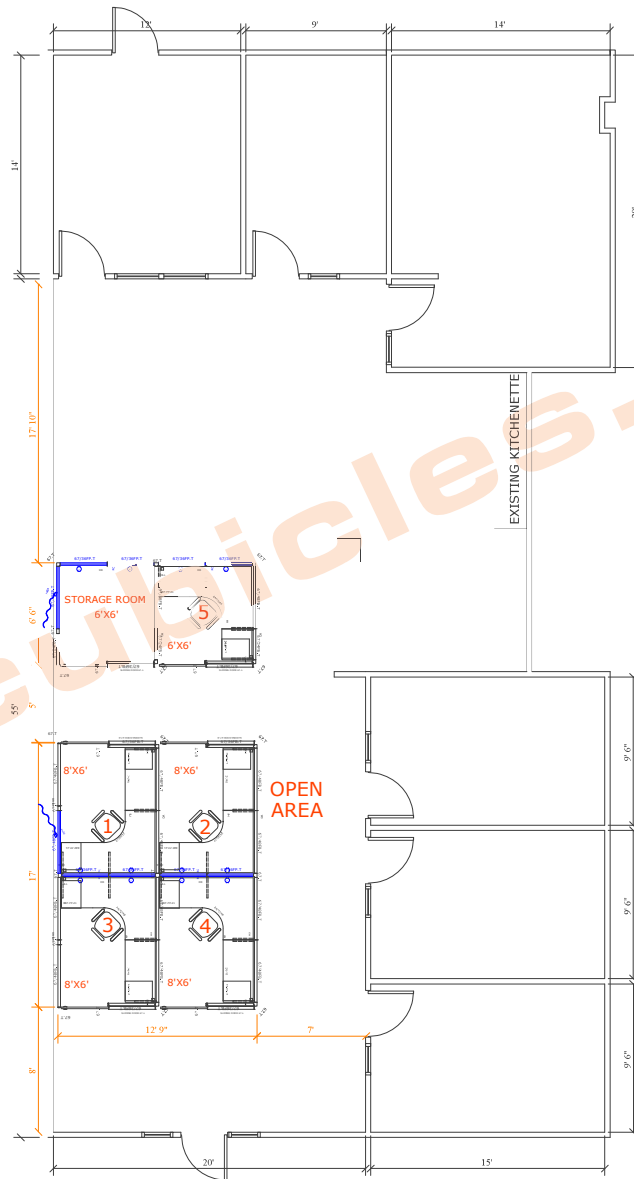

2D OVERALL

2D OVERALL

CUBICLES | FINISHES:
FABRIC: CENTURY FOSSIL | LAMINATE: CAMPANIA ELME | PAINT/TRIM/BASE: BU | GLASS: FROSTED

IMAGES AS REFERENCE. NOT SPECIFIC TO THE PROJECT.

---OPEN AREA---

- 02 Open Plan Product
- [6] POWERED STATIONS W/ SLIDING DOORS:
- [4] 8'X6'X67"H L-SHAPE POWERED STATIONS
- [1] 6'X6'X67"H L-SHAPE POWERED STATIONS W/
- [1] BOX BOX FILE PEDESTAL /EACH
- [1] FILE FILE PEDESTAL /EACH
- [1] 6'X6'X67"H STORAGE ROOM (NO FURNITURE)

[SEATING NOT INCLUDED. AVAILABLE UPON REQUEST]

3D OVERVIEW

Client Signature: _____

888-442-8242