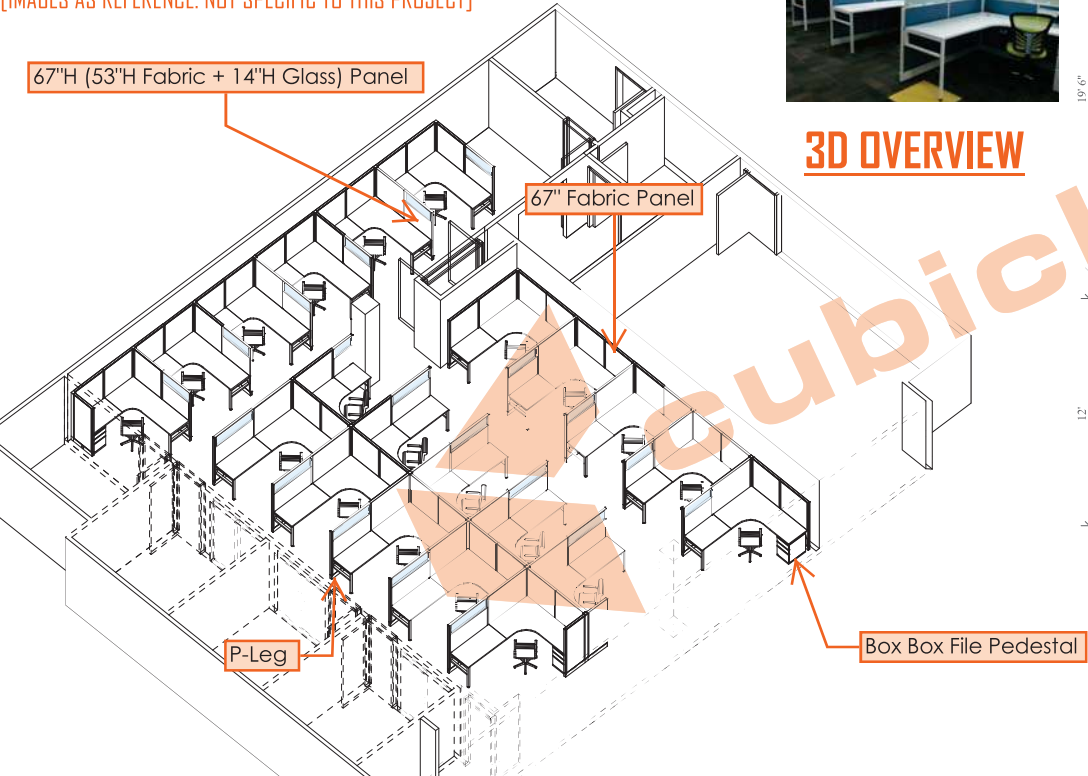

3D OVERVIEW

FINISHES:
FABRIC: REEDS GREYSTONE | LAMINATE: BUKA BARK | PAINT/TRIM/BASE: BU | GLASS: CLEAR