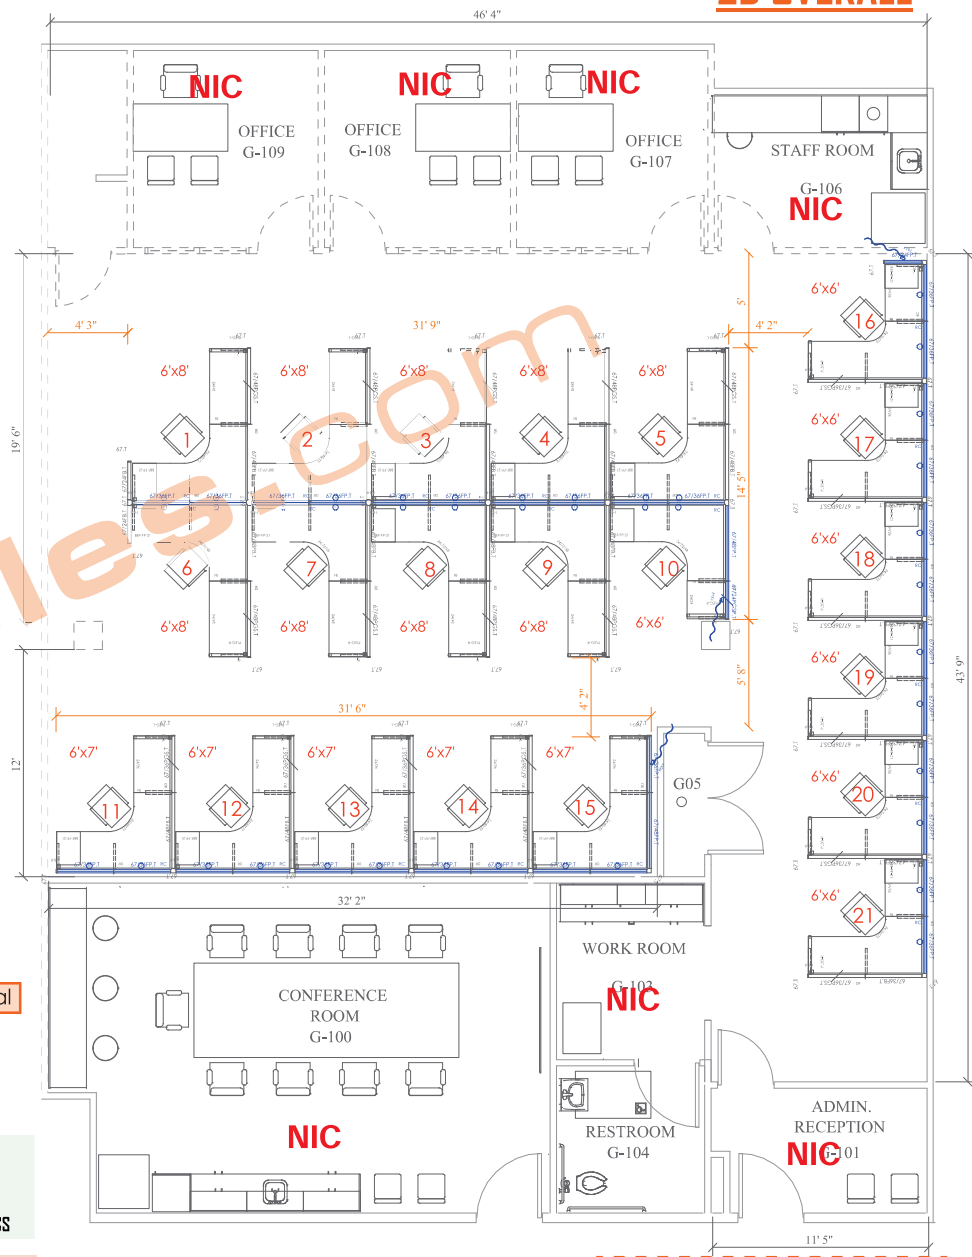

02™ Series Corporate Office Furniture | Grade 2 | Thin Base

[21] POWERED STATIONS W/ CLEAR GLASS STACKERS:

- [7] 6'x6'x67" H POWERED STATIONS
- [5] 6'x7'x67" H POWERED STATIONS
- [9] 6'x8'x67" H POWERED STATIONS W/
- [1] BOX BOX FILE PEDESTAL /EA

SEATING NOT INCLUDED (AVAILABLE UPON REQUEST)
 *FURNITURE FOR OFFICES, RECEPTION & ROOMS NOT INCLUDED *AVAILABLE UPON REQUEST)*

[IMAGES AS REFERENCE. NOT SPECIFIC TO THIS PROJECT]

3D OVERVIEW

FINISHES:
 FABRIC: REEDS GREYSTONE | LAMINATE: BUKA BARK | PAINT/TRIM/BASE: BU | GLASS: CLEAR

2D OVERALL

- NON-POWERED COMPONENTS
 - POWERED ELEMENTS