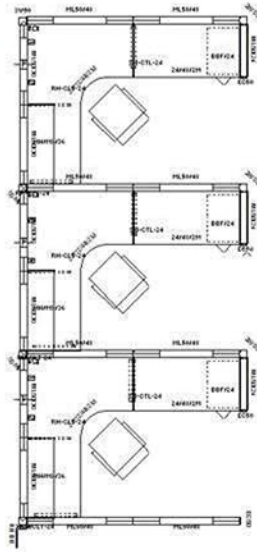

Matrix Cubicle Systems

1-888-442-8242

3 In-Line

6 Pack

Size: 6' x 8' x 50"

 cubicles.com