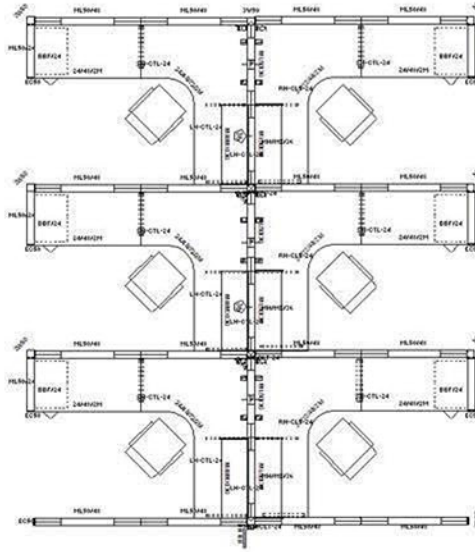

Matrix Cubicle Systems

1-888-442-8242

3 In-Line

6 Pack

Size: 6' x 8' x 50"

 cubicles.com