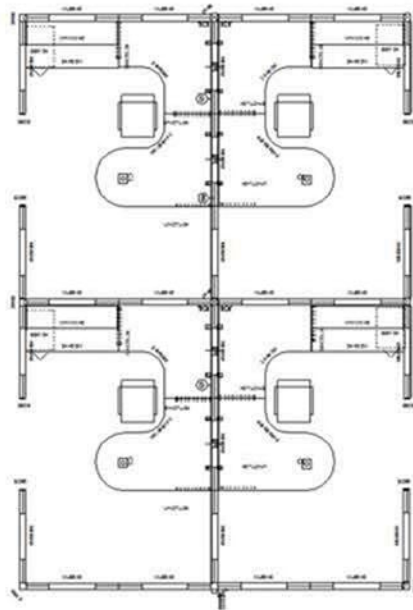

# Matrix Cubicle Systems

1-888-442-8242

2 In-Line

4 Pack

Size: 8' x 12' x 66"

 cubicles.com