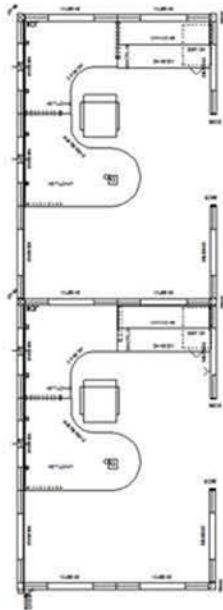

# Matrix Cubicle Systems

1-888-442-8242

2 In-Line

4 Pack

Size: 8' x 12' x 66"

 cubicles.com