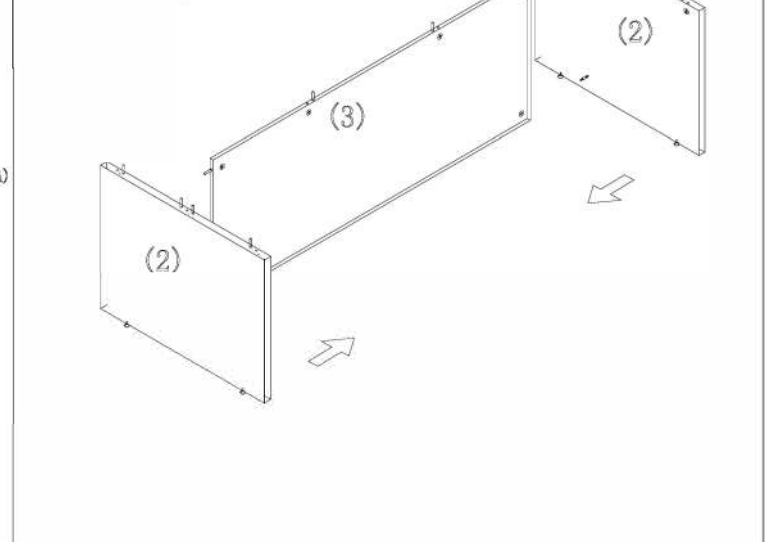

STEP 3

Bow Top Desk Shell
NAP-89
 72"W X 36"D X 29"H

Always lay components on A clean, soft-cushioned surface during assembly.