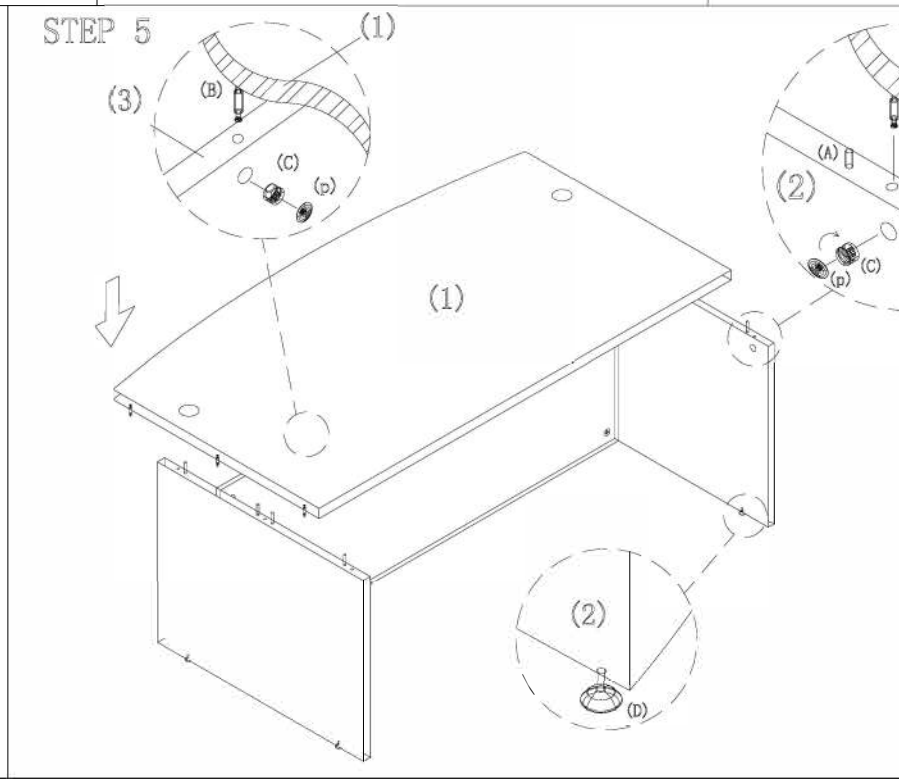

STEP 3

Bow Top Desk Shell
NAP-89
 72"W X 36"D X 29"H

Always lay components on A clean, soft-cushioned surface during assembly.