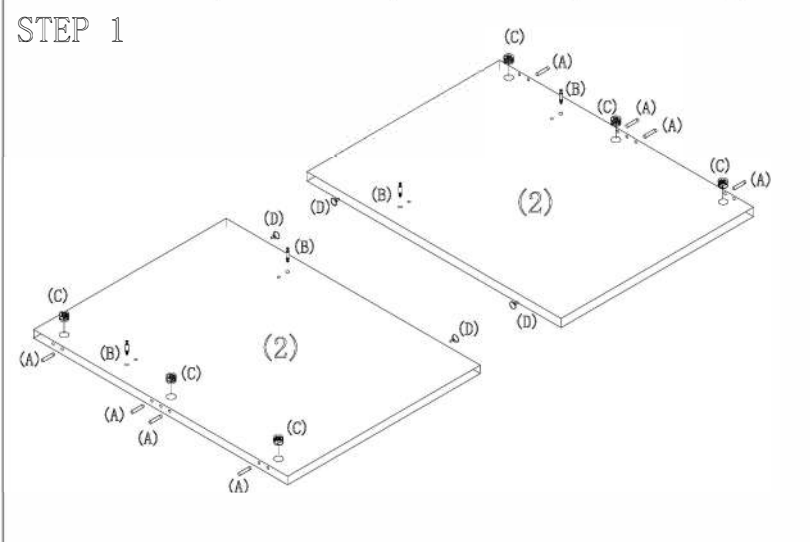

STEP 3

Bow Top Desk Shell
NAP-89
 72"W X 36"D X 29"H

Always lay components on A clean, soft-cushioned surface during assembly.