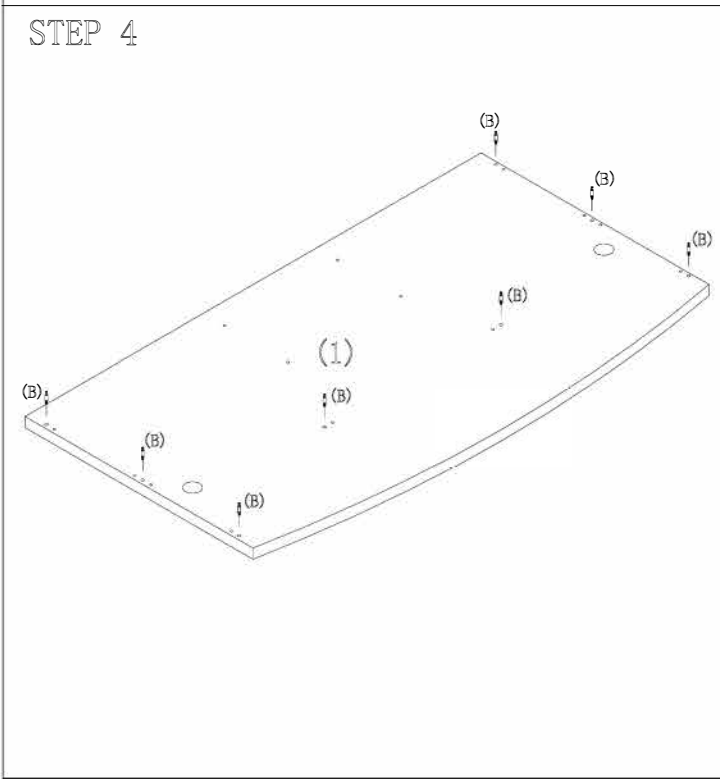

STEP 3

Bow Top Desk Shell
NAP-89
 72"W X 36"D X 29"H

Always lay components on A clean, soft-cushioned surface during assembly.