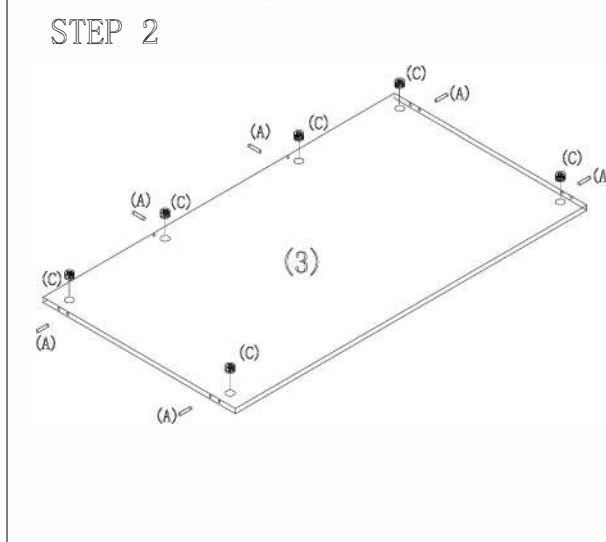

STEP 3

Bow Top Desk Shell
NAP-89
 72"W X 36"D X 29"H

Always lay components on A clean, soft-cushioned surface during assembly.