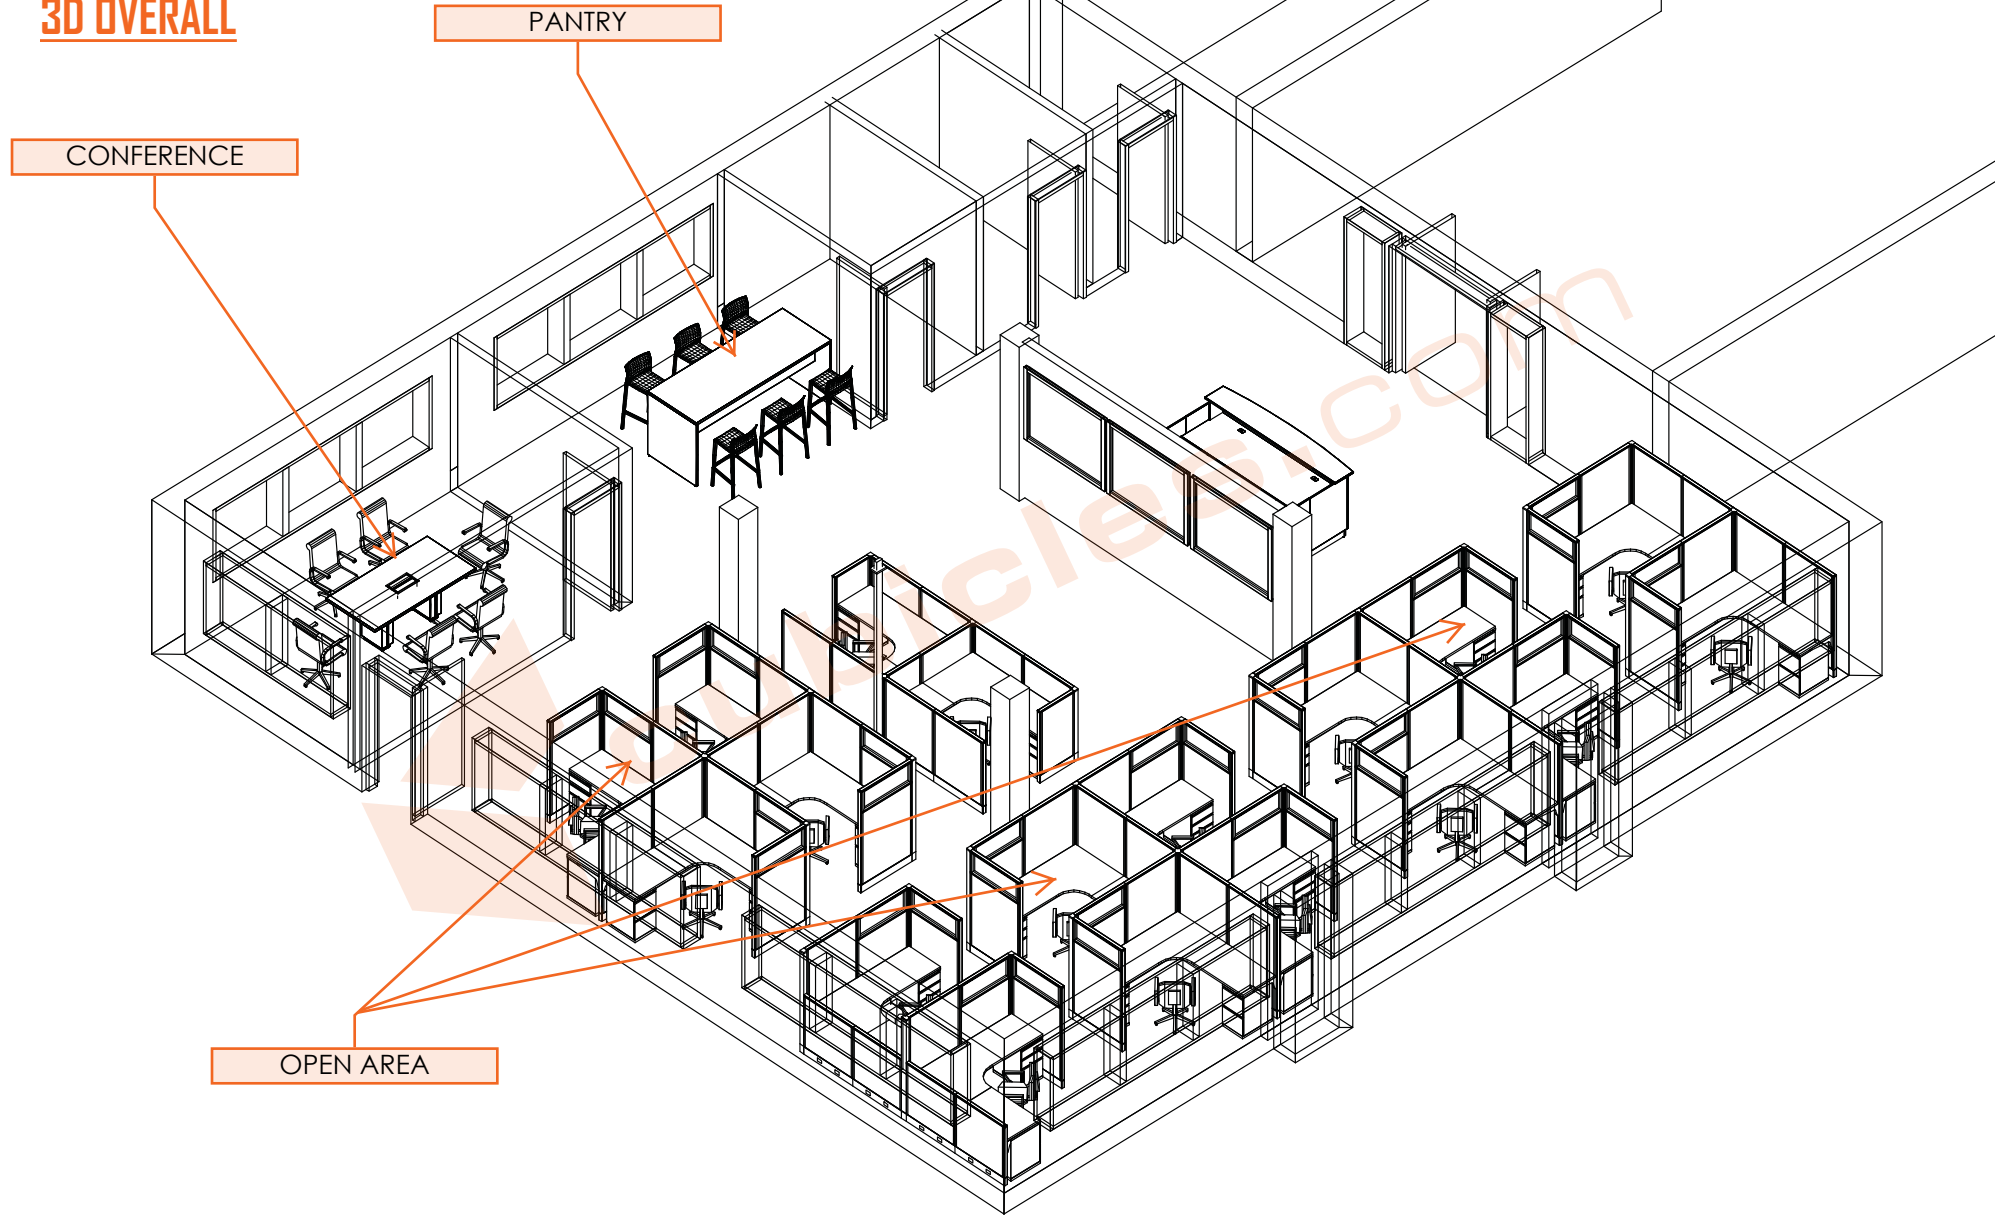

SCOPE

OPEN AREA:

[16] 6x6x67"H Powered Cubicles:

- acc: Accent Glass Stackers
- Box Box File pedestal
- File File pedestal

[2] 5x6x47"H Powered Cubicles:

- acc: Box Box File pedestal
- File File pedestal

CONFERENCE ROOM:

[1] 36x72 Laminated Conference table - Power box

PANTRY:

[1] 36x96 - Bar height collaboration table

SEATING:

- [18] Task chairs
- [6] Conference chairs
- [6] Bar stools

3D RENDERINGS

FABRIC: Century Atlantic

BASE/TRIM/PAINT: MT

LAMINATE:
Folkstone Gray

COLLABORATION TABLE:
Absolute Acajou

3D OVERALL

CUBICLE CLUSTER TYPICAL

67"h Panel - Glass Accent

Box, Box, File Pedestal

File, File pedestal

IMAGES FOR REFERENCE ONLY

PANTRY AREA

IMAGES FOR REFERENCE ONLY

CONFERENCE ROOM

IMAGES FOR REFERENCE ONLY

TRAINING AREA

IMAGES FOR REFERENCE ONLY