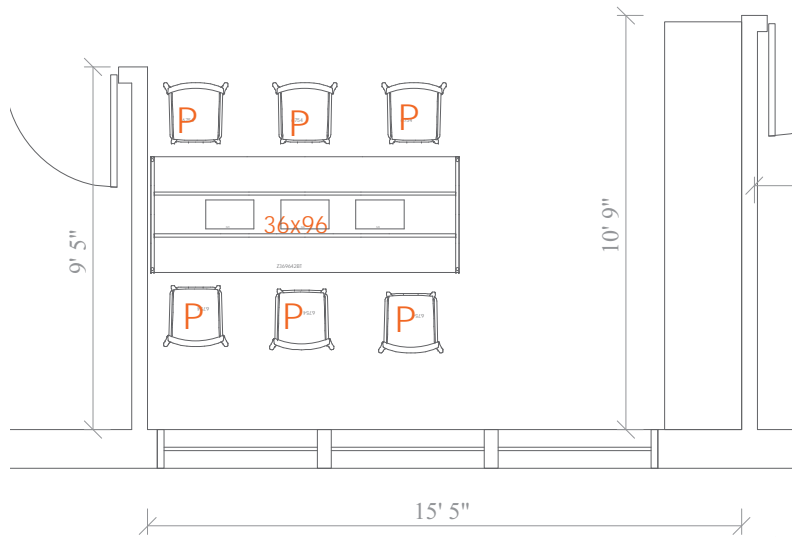

SCOPE

OPEN AREA:

[16] 6x6x67"H Powered Cubicles:

- acc: Accent Glass Stackers
- Box Box File pedestal
- File File pedestal

[2] 5x6x47"H Powered Cubicles:

- acc: Box Box File pedestal
- File File pedestal

CONFERENCE ROOM:

[1] 36x72 Laminated Conference table - Power box

PANTRY:

[1] 36x96 - Bar height collaboration table

SEATING:

- [18] Task chairs
- [6] Conference chairs
- [6] Bar stools

3D RENDERINGS

FABRIC: Century Atlantic

BASE/TRIM/PAINT: MT

LAMINATE:
Folkstone Gray

COLLABORATION TABLE:
Absolute Acajou

3D OVERALL

CUBICLE CLUSTER TYPICAL

67"h Panel - Glass Accent

Box, Box, File Pedestal

File, File pedestal

IMAGES FOR REFERENCE ONLY

PANTRY AREA

IMAGES FOR REFERENCE ONLY

CONFERENCE ROOM

IMAGES FOR REFERENCE ONLY

TRAINING AREA

IMAGES FOR REFERENCE ONLY