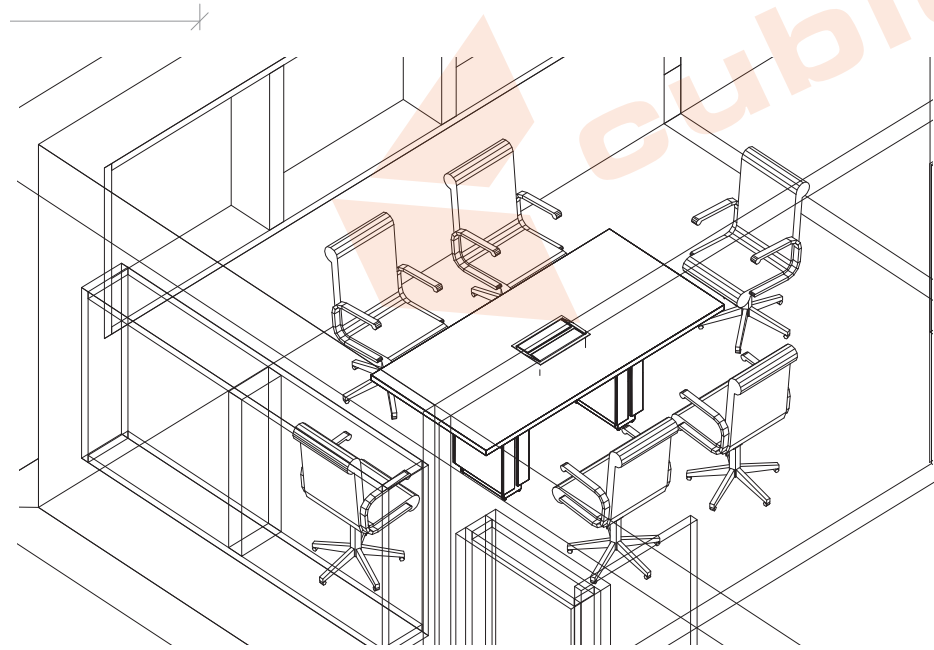

[1] 36x72 Laminated Conference table - Power box

PANTRY:

[1] 36x96 - Bar height collaboration table

SEATING:

- [18] Task chairs
- [6] Conference chairs
- [6] Bar stools

3D RENDERINGS

FABRIC: Century Atlantic

IMAGES FOR REFERENCE ONLY

PANTRY AREA

IMAGES FOR REFERENCE ONLY

CONFERENCE ROOM

IMAGES FOR REFERENCE ONLY

TRAINING AREA

IMAGES FOR REFERENCE ONLY