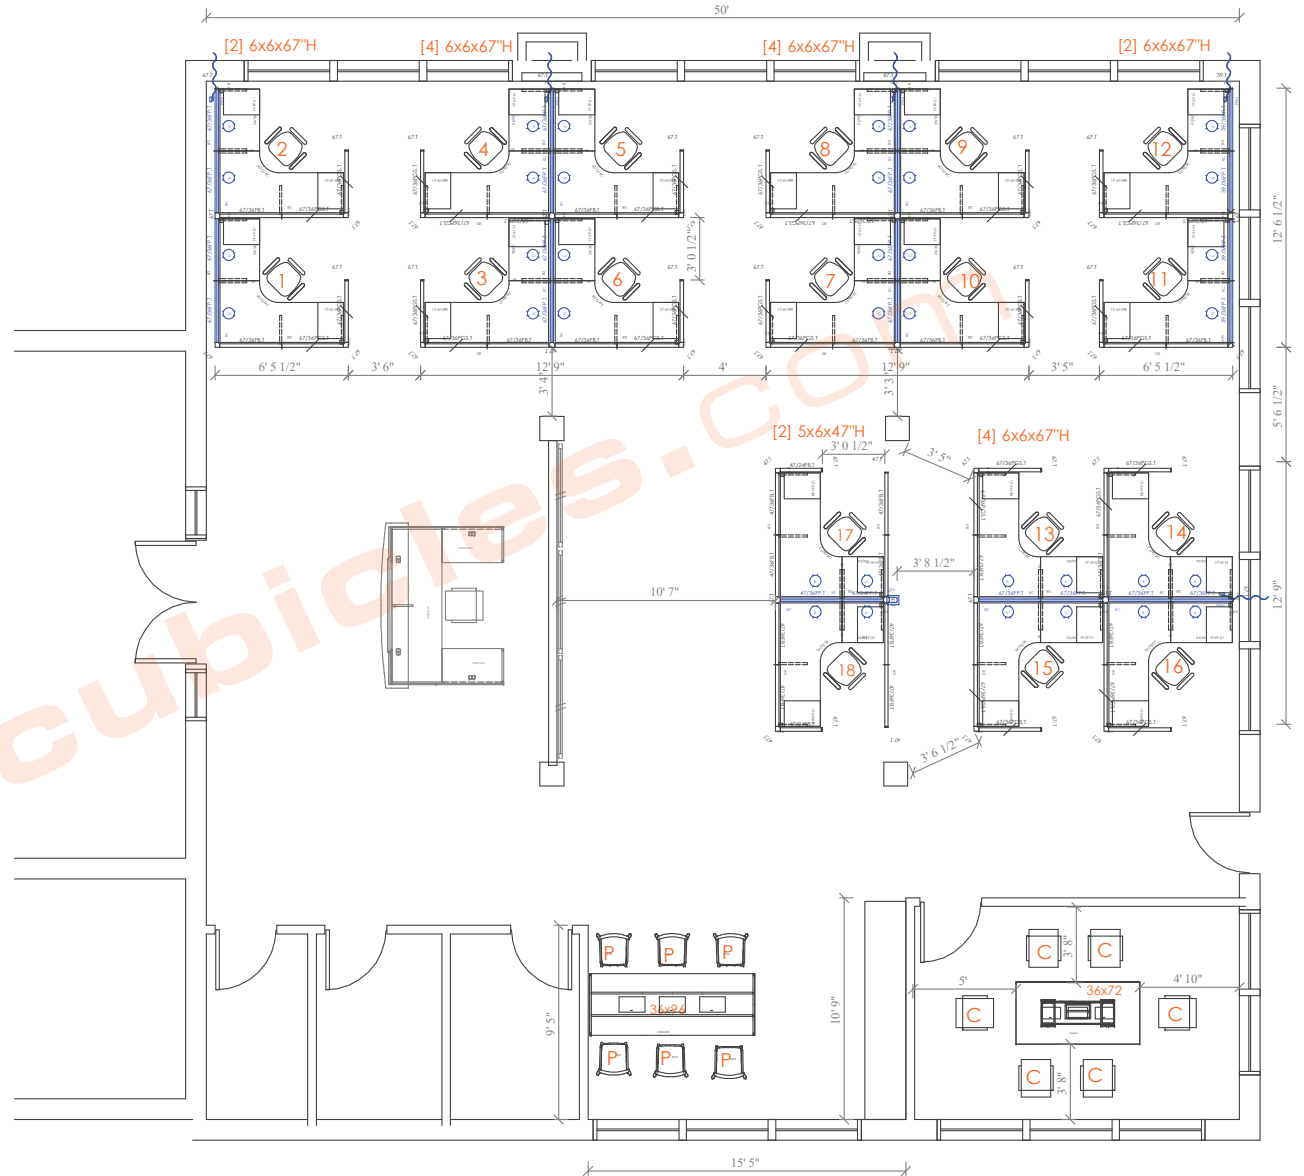

ALABA4PBMP

2,500 SQ.FT.

IDEA BOOK FOR:

- 6X6X67"H CUBICLES WITH ACCENT GLASS
- BAR HEIGHT PANTRY TABLE
- CONFERENCE TABLE

cubicles.com

we're so much more than cubicles

☎ 888-442-8242

2D OVERALL

SCOPE

OPEN AREA:

[16] 6x6x67"H Powered Cubicles:

- acc: Accent Glass Stackers
- Box Box File pedestal
- File File pedestal

[2] 5x6x47"H Powered Cubicles:

- acc: Box Box File pedestal
- File File pedestal

CONFERENCE ROOM:

[1] 36x72 Laminated Conference table - Power box

PANTRY:

[1] 36x96 - Bar height collaboration table

SEATING:

- [18] Task chairs
- [6] Conference chairs
- [6] Bar stools

3D RENDERINGS

FABRIC: Century Atlantic

BASE/TRIM/PAINT: MT

LAMINATE:
Folkstone Gray

COLLABORATION TABLE:
Absolute Acajou

3D OVERALL

CUBICLE CLUSTER TYPICAL

67"h Panel - Glass Accent

Box, Box, File Pedestal

File, File pedestal