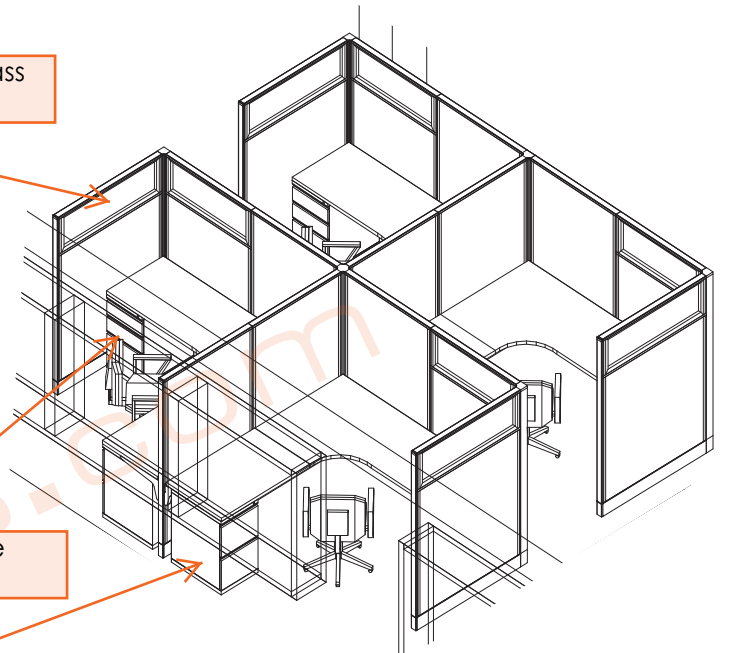

SCOPE

OPEN AREA:

[16] 6x6x67"H Powered Cubicles:

- acc: Accent Glass Stackers
- Box Box File pedestal
- File File pedestal

[2] 5x6x47"H Powered Cubicles:

- acc: Box Box File pedestal
- File File pedestal

CONFERENCE ROOM:

[1] 36x72 Laminated Conference table - Power box

PANTRY:

[1] 36x96 - Bar height collaboration table

SEATING:

- [18] Task chairs
- [6] Conference chairs
- [6] Bar stools

3D RENDERINGS

FABRIC: Century Atlantic

BASE/TRIM/PAINT: MT

LAMINATE:
Folkstone Gray

COLLABORATION TABLE:
Absolute Acajou

3D OVERALL

CUBICLE CLUSTER TYPICAL

67"h Panel - Glass Accent

Box, Box, File Pedestal

File, File pedestal

IMAGES FOR REFERENCE ONLY

PANTRY AREA

IMAGES FOR REFERENCE ONLY

CONFERENCE ROOM

IMAGES FOR REFERENCE ONLY

TRAINING AREA

IMAGES FOR REFERENCE ONLY