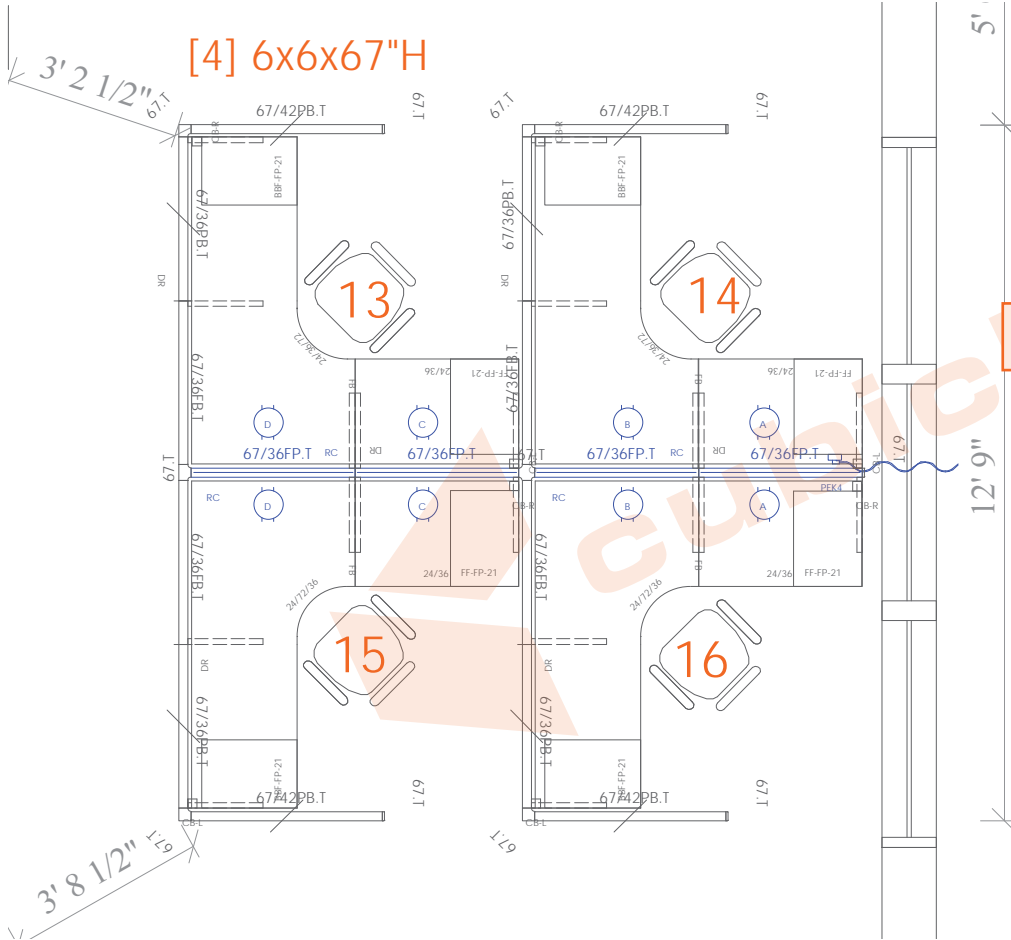

SCOPE

OPEN AREA:

[16] 6x6x67"H Powered Cubicles:

- acc: Accent Glass Stackers
- Box Box File pedestal
- File File pedestal

[2] 5x6x47"H Powered Cubicles:

- acc: Box Box File pedestal
- File File pedestal

CONFERENCE ROOM:

[1] 36x72 Laminated Conference table - Power box

PANTRY:

[1] 36x96 - Bar height collaboration table

SEATING:

- [18] Task chairs
- [6] Conference chairs
- [6] Bar stools

3D RENDERINGS

FABRIC: Century Atlantic

BASE/TRIM/PAINT: MT

LAMINATE:
Folkstone Gray

COLLABORATION TABLE:
Absolute Acajou

3D OVERALL

CUBICLE CLUSTER TYPICAL

67"h Panel - Glass Accent

Box, Box, File Pedestal

File, File pedestal

IMAGES FOR REFERENCE ONLY

PANTRY AREA

IMAGES FOR REFERENCE ONLY

CONFERENCE ROOM

IMAGES FOR REFERENCE ONLY

TRAINING AREA

IMAGES FOR REFERENCE ONLY