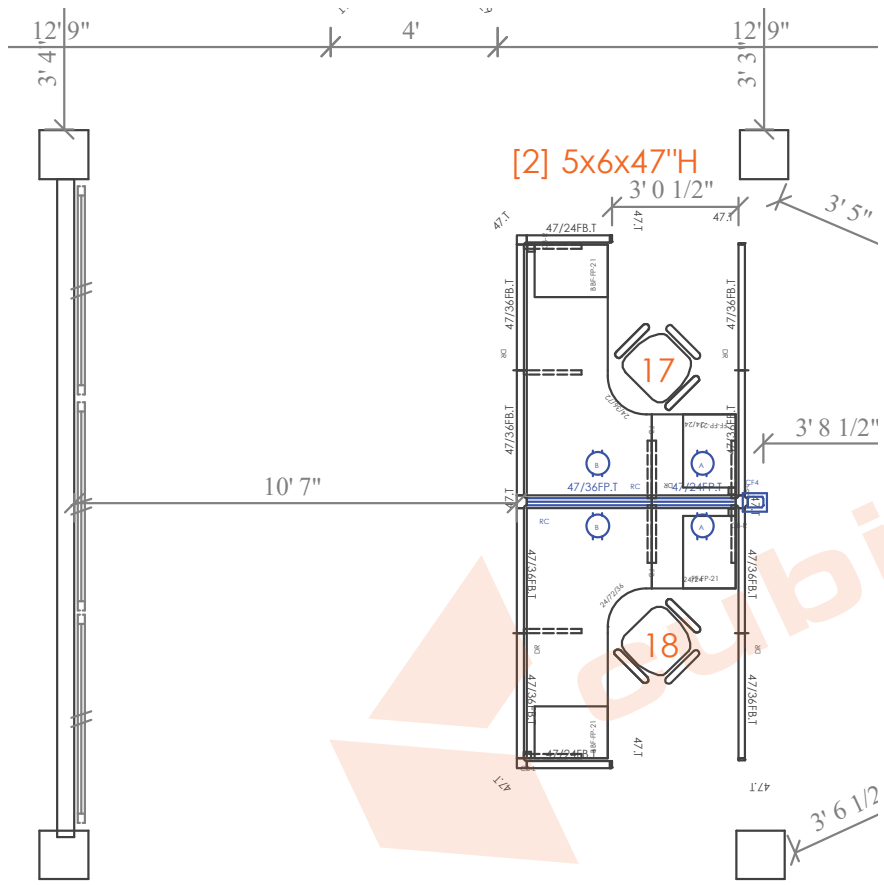

SCOPE

OPEN AREA:

[16] 6x6x67"H Powered Cubicles:

- acc: Accent Glass Stackers
- Box Box File pedestal
- File File pedestal

[2] 5x6x47"H Powered Cubicles:

- acc: Box Box File pedestal
- File File pedestal

CONFERENCE ROOM:

[1] 36x72 Laminated Conference table - Power box

PANTRY:

[1] 36x96 - Bar height collaboration table

SEATING:

- [18] Task chairs
- [6] Conference chairs
- [6] Bar stools

3D RENDERINGS

FABRIC: Century Atlantic

IMAGES FOR REFERENCE ONLY

PANTRY AREA

IMAGES FOR REFERENCE ONLY

CONFERENCE ROOM

IMAGES FOR REFERENCE ONLY

TRAINING AREA

IMAGES FOR REFERENCE ONLY