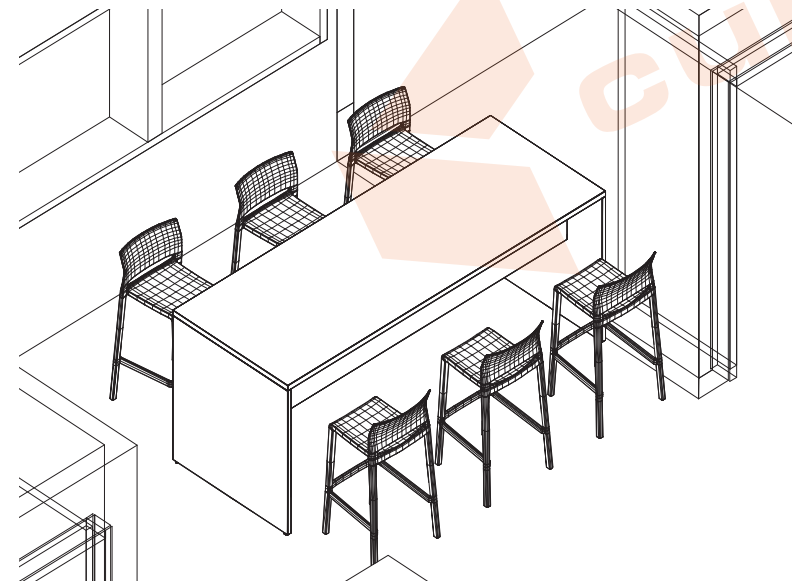

[1] 36x72 Laminated Conference table - Power box

PANTRY:

[1] 36x96 - Bar height collaboration table

SEATING:

- [18] Task chairs
- [6] Conference chairs
- [6] Bar stools

3D RENDERINGS

FABRIC: Century Atlantic

IMAGES FOR REFERENCE ONLY

PANTRY AREA

IMAGES FOR REFERENCE ONLY

CONFERENCE ROOM

IMAGES FOR REFERENCE ONLY

TRAINING AREA

IMAGES FOR REFERENCE ONLY