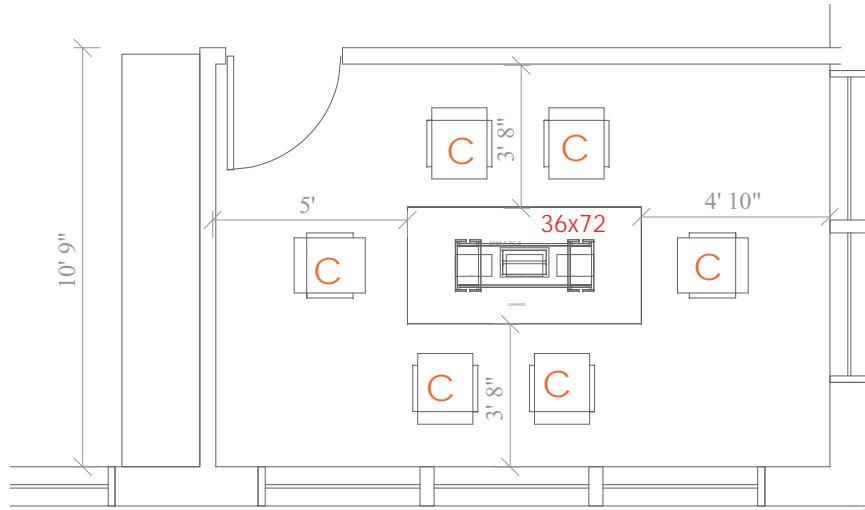

SCOPE

OPEN AREA:

[16] 6x6x67"H Powered Cubicles:

- acc: Accent Glass Stackers
- Box Box File pedestal
- File File pedestal

[2] 5x6x47"H Powered Cubicles:

- acc: Box Box File pedestal
- File File pedestal

CONFERENCE ROOM:

[1] 36x72 Laminated Conference table - Power box

PANTRY:

[1] 36x96 - Bar height collaboration table

SEATING:

- [18] Task chairs
- [6] Conference chairs
- [6] Bar stools

3D RENDERINGS

FABRIC: Century Atlantic

BASE/TRIM/PAINT: MT

LAMINATE:
Folkstone Gray

COLLABORATION TABLE:
Absolute Acajou

3D OVERALL

CUBICLE CLUSTER TYPICAL

67"h Panel - Glass Accent

Box, Box, File Pedestal

File, File pedestal

IMAGES FOR REFERENCE ONLY

PANTRY AREA

IMAGES FOR REFERENCE ONLY

CONFERENCE ROOM

IMAGES FOR REFERENCE ONLY

TRAINING AREA

IMAGES FOR REFERENCE ONLY