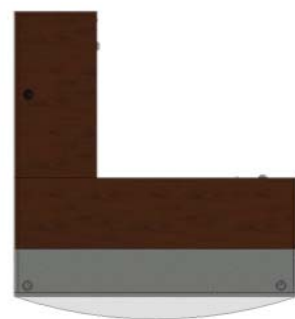

Occasional Table
J132.CHE

Lounge Seating
VL-902

Reception Desk. glass transaction shelf

Reception Desk. wood transaction shelf

Reception L Desk. glass transaction shelf

Reception L Desk. wood transaction shelf