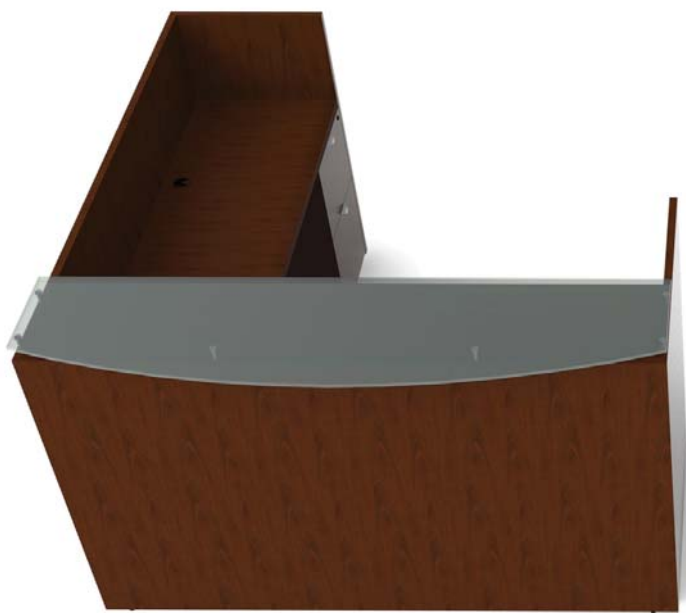

Conference

Jade | InStock Program

Solid wood office furniture
Table. conference | racetrack
JA-163N. CHER
Respond 1.1 Seating
206M

Conference

Jade | InStock Program

Round Racetrack. table desk / conference tables

Small office furniture Table. conference | round
JA-160N. MAHO Respond 3.1 Seating
207M

Wood reception area furniture

Reception | Seating | Storage

Jade | InStock Program

Reception | Seating | Storage

Jade | InStock Program