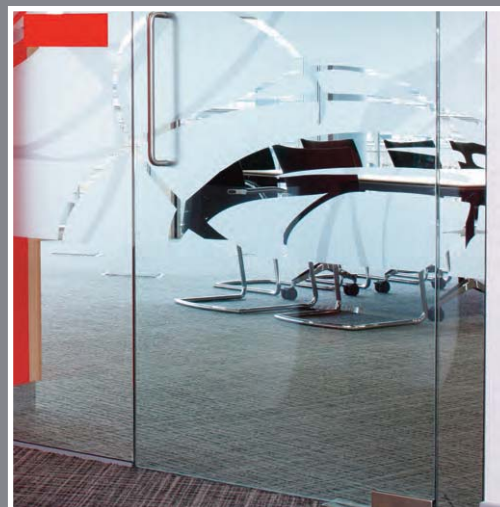

ARCHITECTURAL SIMPLICITY™

ERGONOMIC
WORKPLACE ...
SUSTAINABLE
FURNISHINGS

The Responsible Solution

Your Office Will Never Be The Same!

888.442.8242

Serving the Nation: NY | Boston | Atlanta | Miami | Tampa | Washington DC | Virginia | Philadelphia | Denver | San Diego | Dallas | Houston | Los Angeles | Chicago

Glass offices

Architectural Simplicity is a single pane or double pane stylish full glass wall system. Available in 3/8" or 1/2" glass options.

Slim aluminium profiles
create an exquisite
frameless architectural wall
solution. Anyone can
appreciate this simplistic
look.

Glass partition design

This architecturally pleasing product offers the ability to mix and match glass and other building wall materials to conceal wires, and other building products

ie. emergency lighting, switches, lights, fire pulls etc.

Glass wall design

With options ranging from a barely-visible floor track to a sturdy double pane extrusion, this system is sure to impress. Framed glass door with fashionable hardware shown.

Frameless glass door